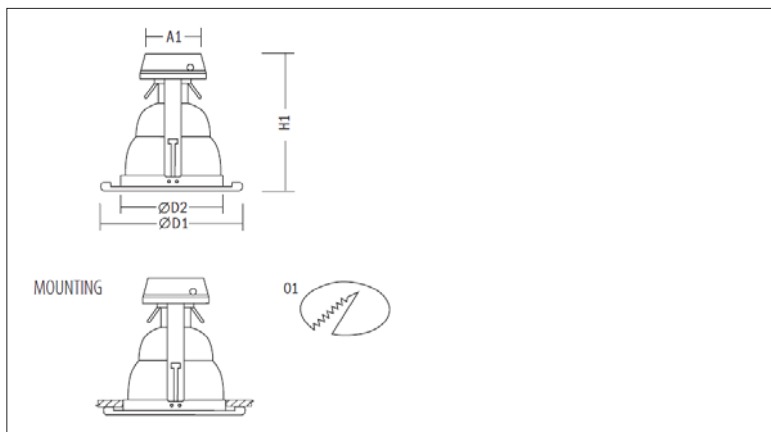

Reflector: aluminium reflector with facet surface finish

Ring: sheet steel, electrostatic powder coat finish RAL 9003 (signal white)

Ceiling attachment of the luminaire is done using two metal springs, adjustable for various ceiling widths.

	optic	watt	lamp	Dimensions				colour	opening
				D1	D2	H1	A1		
UX-Downlight 241	Facet	max 75W	-	174	130	210	70	white	155

Including 15W E27 sylvania lamp