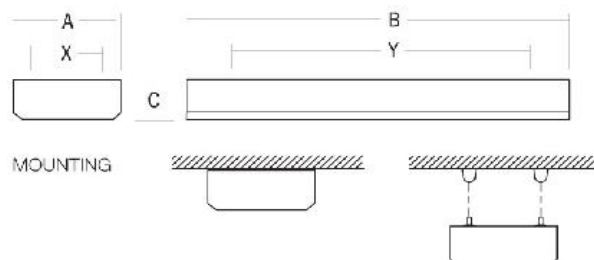

Light makes the difference

HVP Lighting nv - Waregemstraat 200 - 8540 Deerlijk - T 056 72 97 61 - F 056 72 61 53 - info@hvplighting.com - www.hvplighting.com

UX-CLASSIC ASN.N PAR T8 IP20

UX-CLASSIC ASN.N T8 PAR	2x36W	ECG A2	291x1236x90	206x948	€ 80
UX-CLASSIC ASN.N T8 PAR	2x58W	ECG A2	291x1536x90	206x1379	€ 90
UX-CLASSIC ASN.N T8 PAR	4x18W	ECG A2	615x625x90	519x342	€ 90

**Surface mounted luminaire with bevelled edges and parabolic aluminium louvre.
Using suitable accessories can be used as a pendant.**

HOUSING:

Housing made of sheet steel of the thickness 0.6 mm, electrostatic powder coat finish – basic shade RAL 9003.

LOUVRE:

Double parabolic louvre CAT2 louvre (L65<1000 cd/m²)

Electronic control gear: Helvar, class EEI=A2

Lampholders: AAG Stucchi Ptot=84W