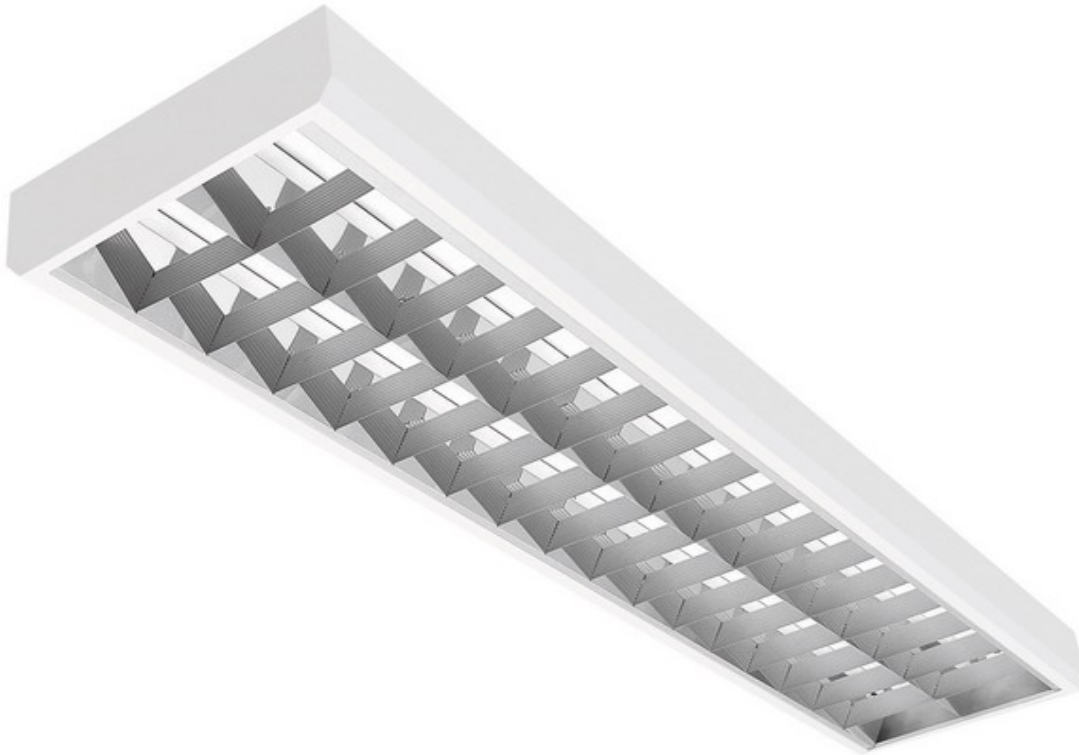

UX-CLASSIC ASN.NC LA T8 IP20

UX-CLASSIC ASN.NC LA T8	4x18W	ECG A2	615x625x74	519x342	€ 65
UX-CLASSIC ASN.NC LA T8	2x36W	ECG A2	291x1236x74	206x948	€ 65
UX-CLASSIC ASN.NC LA T8	2x58W	ECG A2	291x1536x74	206x1379	€ 75

**Surface mounted luminaire with bevelled edges and aluminium louvre.
Using suitable accessories can be used as a pendant.**

HOUSING:

Housing made of sheet steel of the thickness 0.6 mm, electrostatic powder coat finish – basic shade RAL 9003.

LOUVRE:

polished aluminium louvre with matt tree profile cross blades

Capacitor: Electronicon

Electronic control gear: Helvar, class EEI=A2

Lampholders: AAG Stucchi Ptot=84W