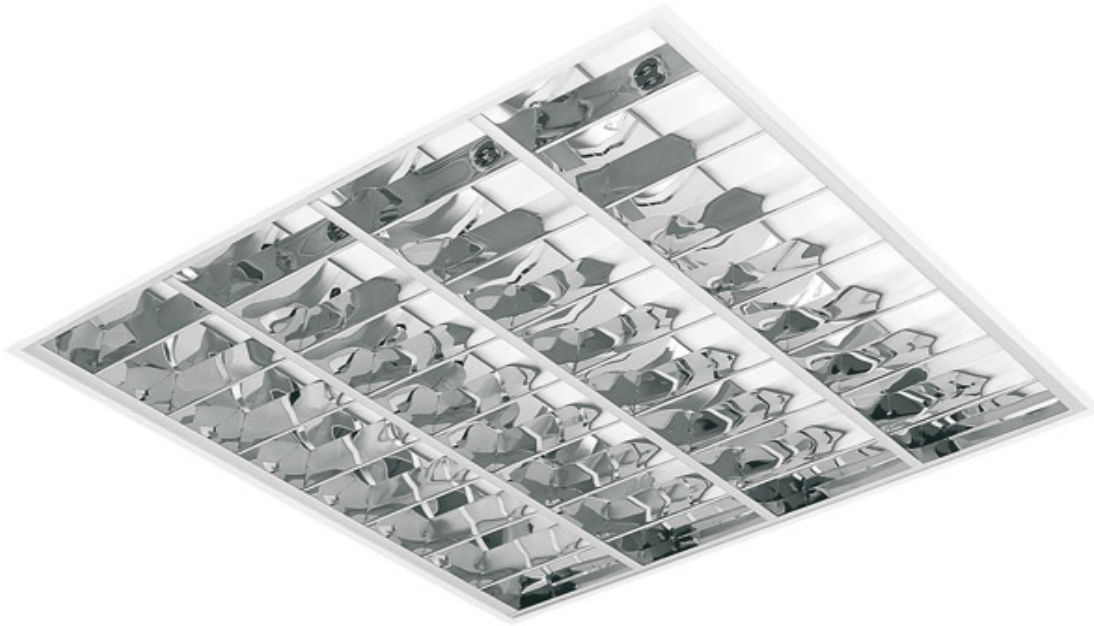

Recessed luminaire with parabolic louvre suitable for mouting into T-bar ceiling grids and into plasterboard ceilings.

HOUSING:

Housing made of sheet steel of the thickness 0.6 mm, electrostatic powder coat finish – basic shade RAL 9003.

Recessed luminaire with parabolic louvre suitable for mounting into T-bar ceiling grids and into plasterboard ceilings.

HOUSING:

Housing made of sheet steel of the thickness 0.6 mm, electrostatic powder coat finish – basic shade RAL 9003.

Recessed luminaire with aluminium louvre suitable for mouting into T-bar ceiling grids.

HOUSING:

White prepainted steel, 0.5 mm thickness

LOUVRE:

Polished aluminium louvre with matt tree profile cross blades

UX-RELAX PV.E/PB.E PAR T8

Recessed luminaire with parabolic louvre suitable for mounting into T-bar ceiling grids.

UX-RELAX PV.E PAR T8	2x36W	ECG A2	295x1195x92	€ 70
UX-RELAX PB.E PAR T8	2x36W	ECG A2	320x1220x92	€ 70
UX-RELAX PV.E PAR T8	4x18W	ECG A2	595x595x92	€ 70
UX-RELAX PB.E PAR T8	4x18W	ECG A2	622x622x92	€ 70