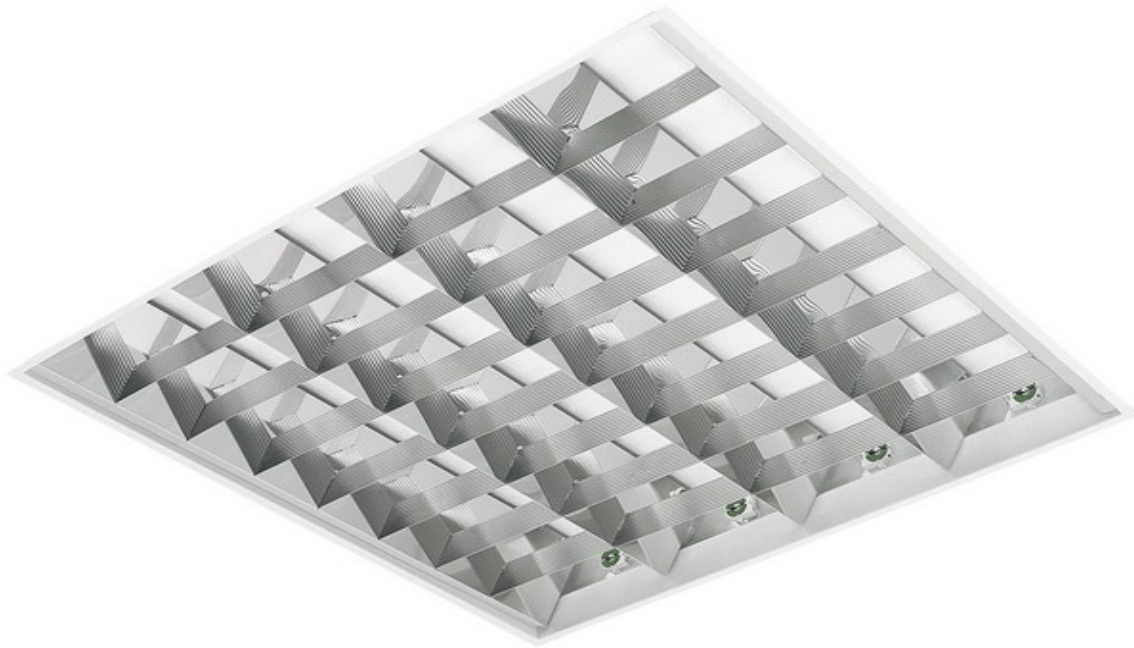

UX-RELAX PV.EC/PB.EC T8 LA IP20