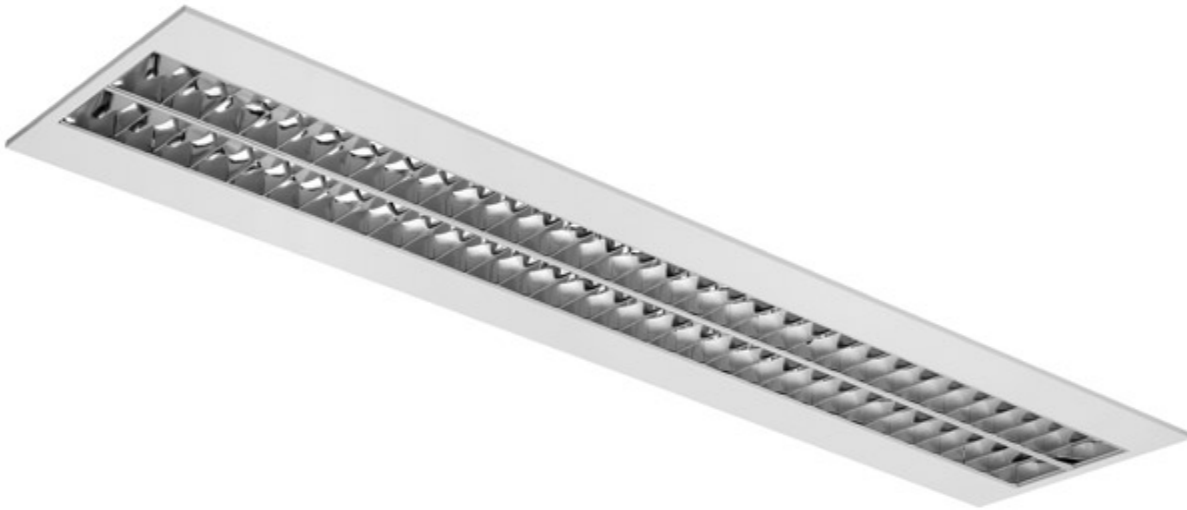

UX-RELAX ECO PV/PB PAR-V T5 A8 IP20